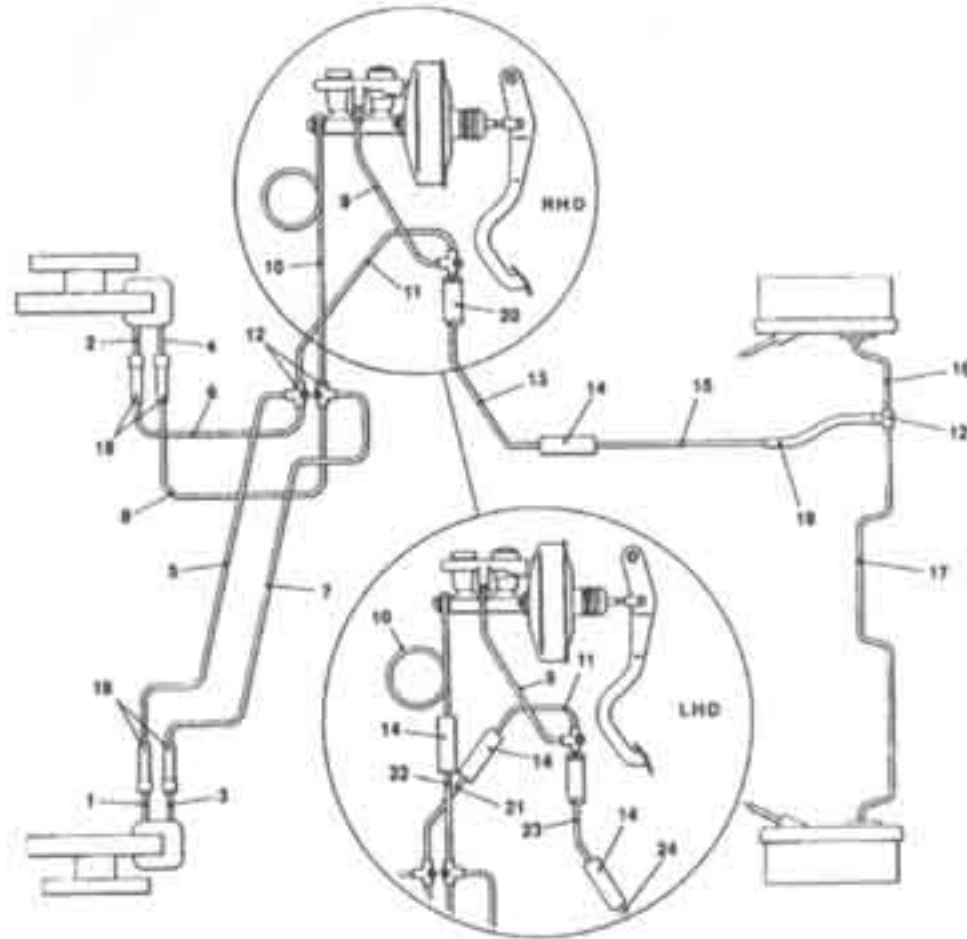

London Taxis International Taxi TX1 Range

I07
Fiche 1

Brakes & Brake Controls
Brake Pipes and Fittings
Brake Pipes

illus	Part Number	Description	Quantity	Change Point	Remarks
PIPE ASSEMBLY BRAKE					
1	602839	caliper to flexible pipe (primary)-LH	1		
2	602840	caliper to flexible pipe (primary)-RH	1		
3	602841	caliper to flexible pipe (secondary)-LH	1		
4	602842	caliper to flexible pipe (secondary)-RH	1		
5	602843	flexible to 3 way (primary)-LH	1		
6	602844	flexible to 3 way (primary)-RH	1		
7	602845	flexible to 3 way (secondary)-LH	1		
8	602846	flexible to 3 way (secondary)-RH	1		
9	608538	master cylinder (primary) to PCRV	1	To (V) WC 102766	
9	609605	master cylinder (primary) to PCRV-RHD	1	From (V) WC 102767	
9	609547	master cylinder (primary) to PCRV-LHD	1		
10	608539	master cylinder to 3 way (secondary)-RHD	1		
10	609548	master cylinder to 3 way (secondary)-LHD	1		
11	608540	PCRV 3 way to 3 way (front)	1	To (V) WC 102766	
11	609606	3 way PRV to 3 way front-RHD	1	From (V) WC 102767	
11	609549	3 way PRV to 3 way front-LHD	1		
12	602850	Connector brake	3		
	B645HEX	Bolt-front 3 way connector-M6 x 45	2		
	WS6H	Washer-spring-M6	3		
	N6	Nut-M6	3		
	S625HEX	Setscrew-rear 3 way connector-M6 x 25	1		RHD
	S635HEX	Setscrew-rear 3 way connector-M6 x 35	1		LHD
13	608541	Pipe assembly brake-PCRV to connector	1	To (V) WC 102766	
13	608550	Pipe assembly brake-PCRV to connector	NLA	From (V) WC 102767	Use 610901.
13	610901	Pipe assembly brake-PCRV to connector	1		
14	603013	Connector brake	1		
PIPE ASSEMBLY BRAKE					
15	602853	connector to rear flexible hose	1		
16	608542	3 way to RH rear brake	1		
17	608543	3 way to LH rear brake	1		
	8158	Clip	NLA		Use 610802.
	610802	Clip	17		
	600394	Clip-pipe	1		
	610290	Clip-clutch pipe to brake pipe-manual-LHD	3