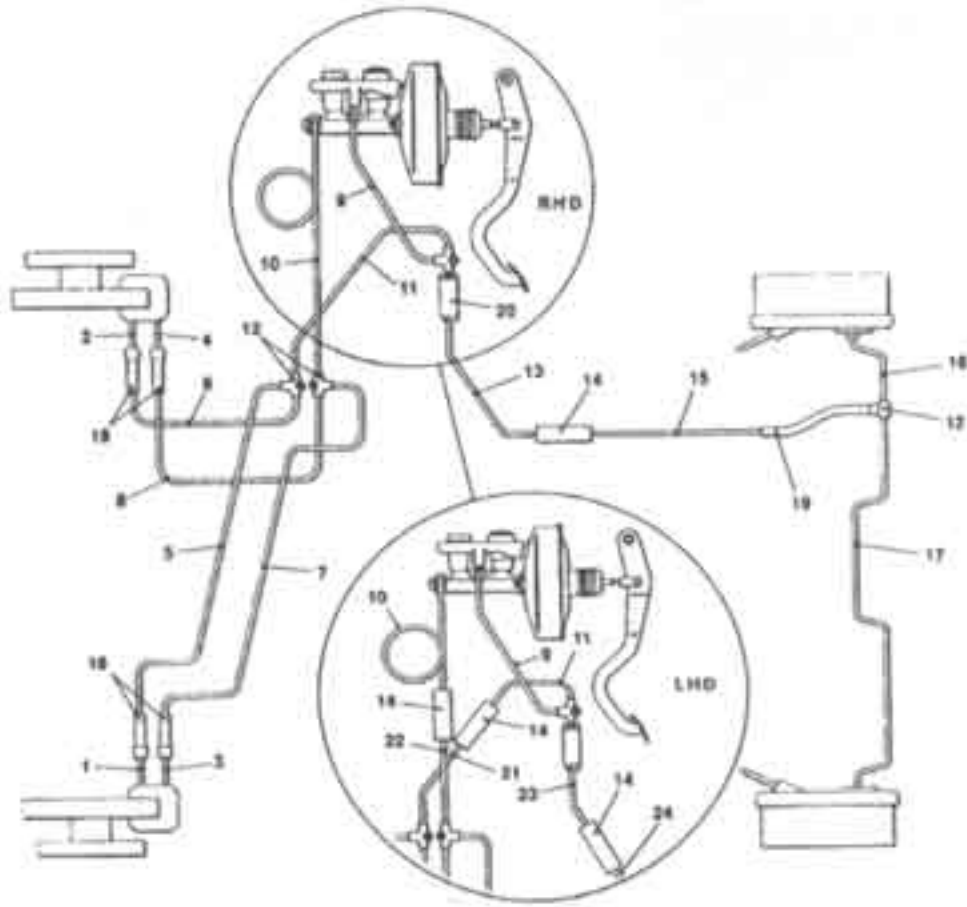

London Taxis International Taxi TX1 Range

108
Fiche 1

Brakes & Brake Controls
Brake Pipes and Fittings
Brake Pipes

Illus	Part Number	Description	Quantity	Change Point	Remarks
18	602856	Hose-brake front jump	4		
	801276	Hose-brake front jump	4		
	9083	Clip-hose.....	1		
19	607826	Hose brake	1		
	602859	Nut.....	1		
	WIT10	Washer-lock-M10.....	1		
	603236	Bracket-flexible hose and handbrake cable	1		RHD
	AKG2177	Setscrew-flexible hose and handbrake cable- 5/16UNF x 1.....	NLA		Use 802402 identical parts.
	802402	Setscrew-flexible hose and handbrake cable- 5/16UNF x 1.....	1		RHD RHD
	801722	Setscrew-5/16UNF x 3/4.....	2		
	JHM2219	Washer-spring-5/16".....	3		
	WIT8	Washer-lock-M8.....	1		
20	602021	Valve assembly brake	1