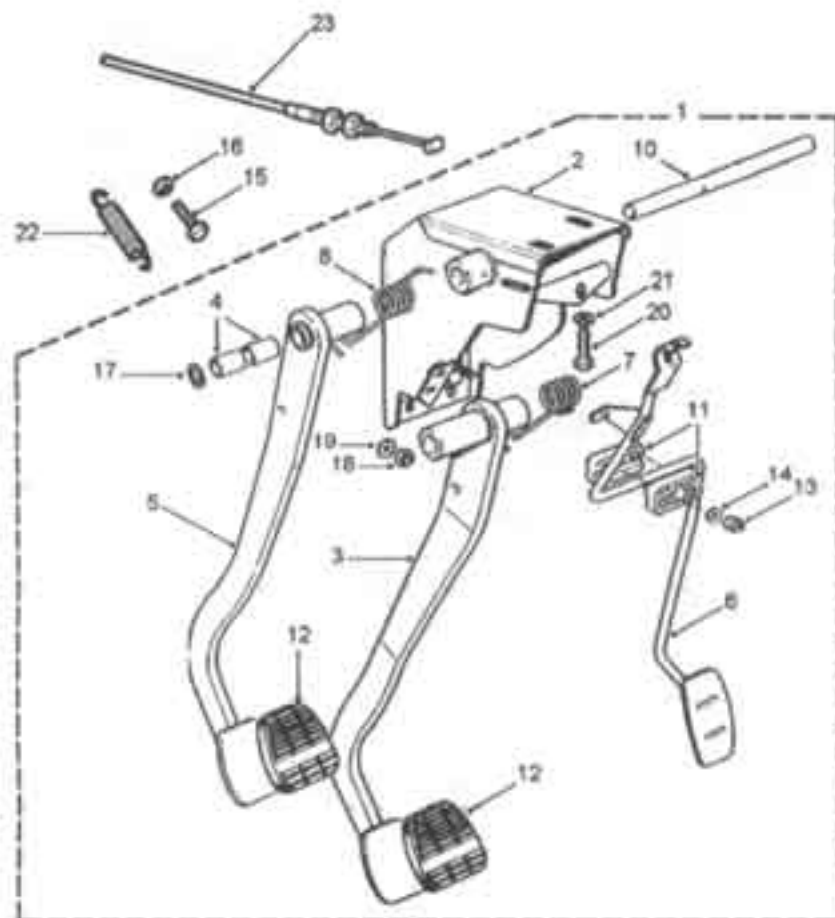

London Taxis International Taxi TX1 Range

I05
Fiche 1

Brakes & Brake Controls
Brake Controls
Pedalbox Assembly Manual

Illus	Part Number	Description	Quantity	Change Point	Remarks
	1 610209	PEDAL & BRACKET ASSEMBLY	1		
	1 610210	BRAKE/CLUTCH/ACCELERATOR-MANUAL-RHD.. PEDAL & BRACKET ASSEMBLY	1		
	2 606446	BRAKE/CLUTCH/ACCELERATOR-MANUAL-LHD .. • Box pedal welded	1		
	3 606449	• PEDAL ASSEMBLY-BRAKE-MANUAL-RHD	1		Part of 610209.
	4 JHM42	• • Bush	2		
	5 606451	• PEDAL ASSEMBLY CLUTCH-RHD	1		Part of 610209.
	4 JHM42	• • Bush	2		
	6 606450	• Pedal assembly accelerator-RHD	1		Part of 610209.
	7 602662	• Spring-return brake	1		
	8 602663	• Spring-return clutch	1		
	9 602639	• Pin-spring	1		
	10 602597	• Shaft-pivot pedal	1		
	11 602637	• Bracket-fulcrum accelerator	1		
	12 JHM49	• Pad-lever-pedal	2		Part of 610209.
	13 NT6	• Nut-M6	1		
	14 WPN6H	• Washer-plain-M6	2		
	15 S630HEX	• Setscrew-M6 x 30	1		
	16 NL6	• Nut-hexagonal-nyloc-M6	2		
	17 8197	• Clip	1		
	3 609411	• PEDAL ASSEMBLY-BRAKE-MANUAL-LHD	1		Part of 610210.
	4 JHM42	• • Bush	1		
	5 609414	• PEDAL ASSEMBLY CLUTCH-LHD	1		Part of 610210.
	4 JHM42	• • Bush	1		
	6 609417	• Pedal assembly accelerator-LHD	1		Part of 610210.
	12 JHM49	• Pad-lever-pedal	1		Part of 610210.
	18 NL8	Nut-hexagonal-nyloc-M8	2		
	19 WPN8H	Washer-plain-M8	2		
	20 S820HEX	Setscrew-M8 x 20	2		
	21 WPN8H	Washer-plain-M8	2		
	22 602664	Spring-return-tension accelerator	1		
	23 607719	Cable assembly accelerator-RHD	1		
	23 609544	Cable assembly accelerator-LHD	1		