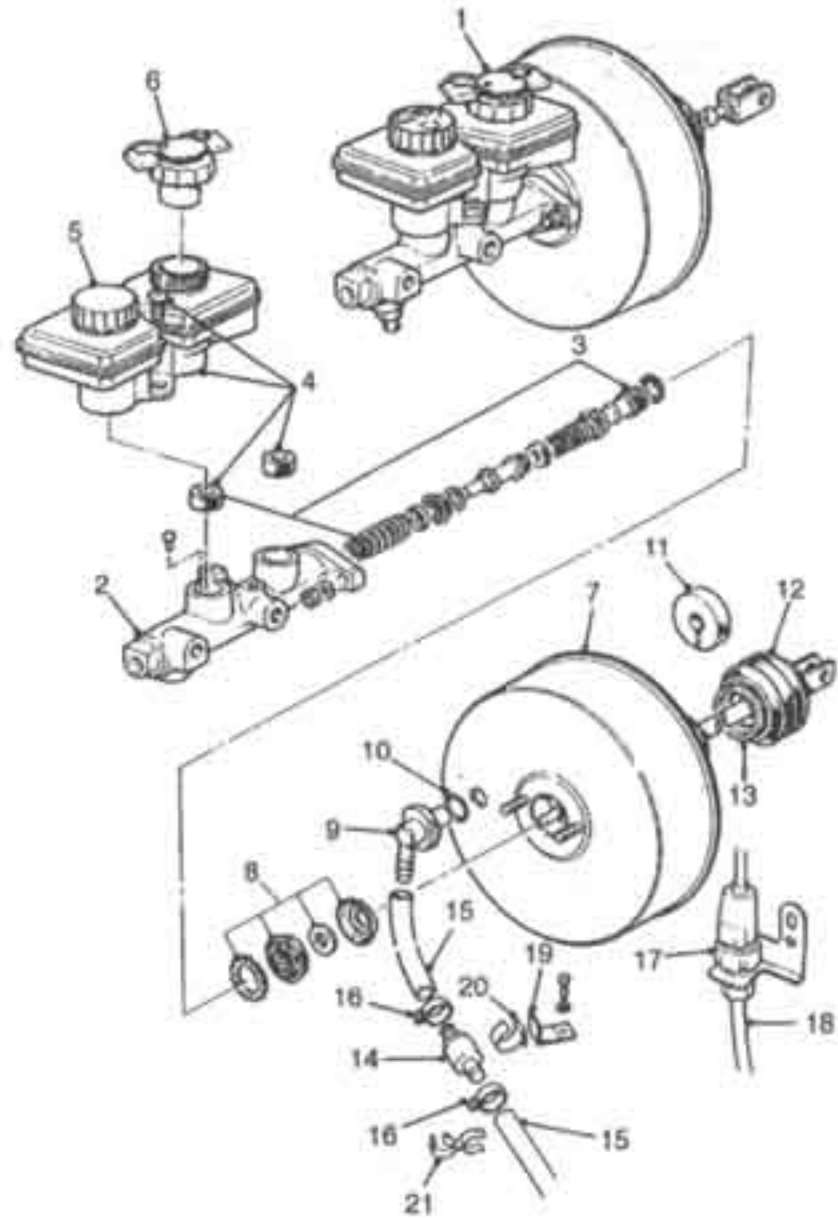

London Taxis International Taxi TX1 Range

I06
Fiche 1

Brakes & Brake Controls
Brake Controls
Brake Master Cylinder and Servo

Illus	Part Number	Description	Quantity	Change Point	Remarks
1	601706	MASTER CYLINDER & SERVO ASSEMBLY	1		
2	801323	• MASTER CYLINDER ASSEMBLY BRAKE	1		
3	801310	• • Kit-repair brake master cylinder	1		
4	801311	• • Reservoir assembly-brake	1		
5	801324	• • Cap-reservoir	1		
6	801325	• • Cap-fluid level warning reservoir indicator	1		
7	801326	• SERVO ASSEMBLY BRAKE	1		
8	801312	• • Kit-repair brake servo	1		
9	602748	• • Connector-right angle	1		
10	801328	• • Grommet	1		
11	801329	• • Filter-brake servo	1		
12	801330	• • Boot-rubber-servo	1		
13	801331	• • Clip	1		
		FIXINGS MASTER CYL TO PEDAL			
	CLZ0517	Pin-clevis-master cylinder to pedal	1		
	9549	Clip-retaining	1		
		SERVO TO BULKHEAD			
	602667	Gasket-brake servo	1		
	NL10	Nut-hexagonal-nyloc-servo to bulkhead-M10	2		
	WPL10H	Washer-plain-M10	2		
	WS10H	Washer-spring-M10	2		
14	605084	Valve-non return brake vacuum	1		
		HOSE BRAKE VACUUM			
		connector to non return valve-RHD	1		
15	607827	connector to non return valve-LHD	1		
	607828	non return valve to pump-RHD	1		
	609552	non return valve to pump-LHD	1		
16	13H6667	Clip	4		
17	601289	Sensor-low vacuum	1		
18	608856	Hose brake vacuum-vacuum switch to pump	1		
18	609473	Hose brake vacuum-vacuum switch to pump	1		
	608854	Bracket	1		
	608859	Clip-pipe	1		
	S616HEX	Setscrew-M6 x 16	2		
	WS6H	Washer-spring-M6	2		
	WPN6L	Washer-plain-M6	2		
19	600187	Bracket-RH	2		
20	607829	Clip	1		
21	607830	Clip-pipe	3		

To (V) WC 102768
From (V) WC 102767