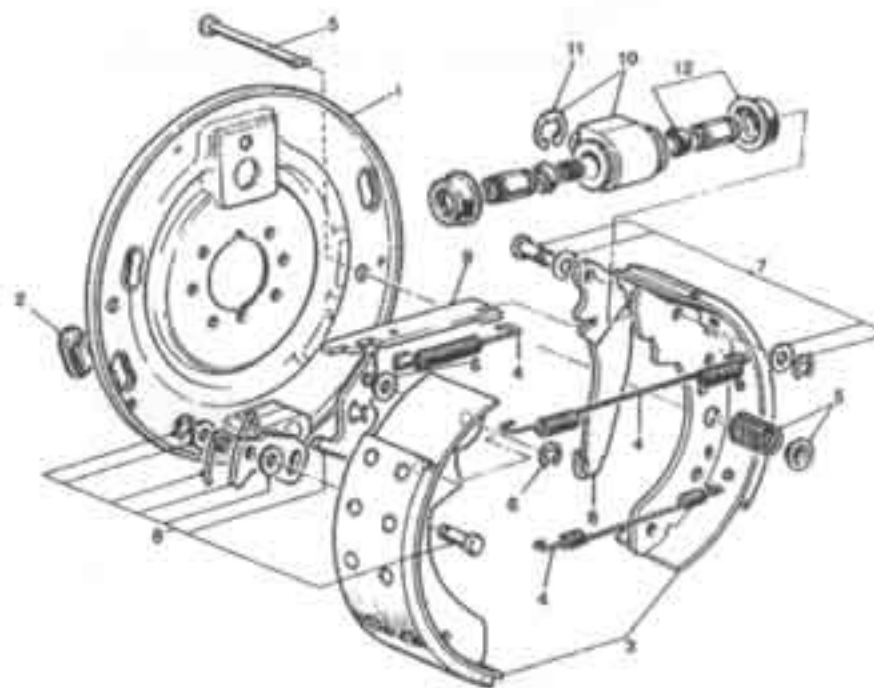

London Taxis International Taxi TX1 Range

I04
Fiche 1

Brakes & Brake Controls Brake Controls Pedalbox Assembly Automatic

Illus	Part Number	Description	Quantity	Change Point	Remarks
1	608340	PEDAL & BRACKET ASSEMBLY.....	1		
		BRAKE/ACCELERATOR-AUTOMATIC-RHD.....			
1	609410	PEDAL & BRACKET ASSEMBLY.....	1		
		BRAKE/ACCELERATOR-AUTOMATIC-LHD.....			
2	606446	• Box pedal welded.....	1		
3	608341	• PEDAL ASSEMBLY-BRAKE-AUTOMATIC-RHD.....	1		Part of 608340.
4	JHM42	• • Bush.....	2		
5	606450	• Pedal assembly accelerator-RHD.....	1		Part of 608340.
6	602662	• Spring-return brake.....	1		
7	602639	• Pin-spring.....	1		
8	602597	• Shaft-pivot pedal.....	1		
9	602637	• Bracket-fulcrum accelerator.....	1		
10	NT6	• Nut-M6.....	1		
11	608339	• Pad-lever-pedal.....	1		
12	WPN6H	• Washer-plain-M6.....	2		Part of 608340.
13	S630HEX	• Setscrew-M6 x 30.....	1		
14	NL6	• Nut-hexagonal-nyloc-M6.....	2		Part of 608340.
3	609419	• PEDAL ASSEMBLY-BRAKE-AUTOMATIC-LHD.....	1		Part of 609410.
4	JHM42	• • Bush.....	1		
5	609417	• Pedal assembly accelerator-LHD.....	1		Part of 609410.
12	WPN6H	• Washer-plain-M6.....	1		Part of 609410.
14	NL6	• Nut-hexagonal-nyloc-M6.....	1		Part of 609410.
15	602664	Spring-return-tension accelerator.....	1		
16	607719	Cable assembly accelerator-RHD.....	1		
16	609544	Cable assembly accelerator-LHD.....	1		
17	S820HEX	Setscrew-M8 x 20.....	2		
18	WPN8H	Washer-plain-M8.....	4		
19	NL8	Nut-hexagonal-nyloc-M8.....	2		