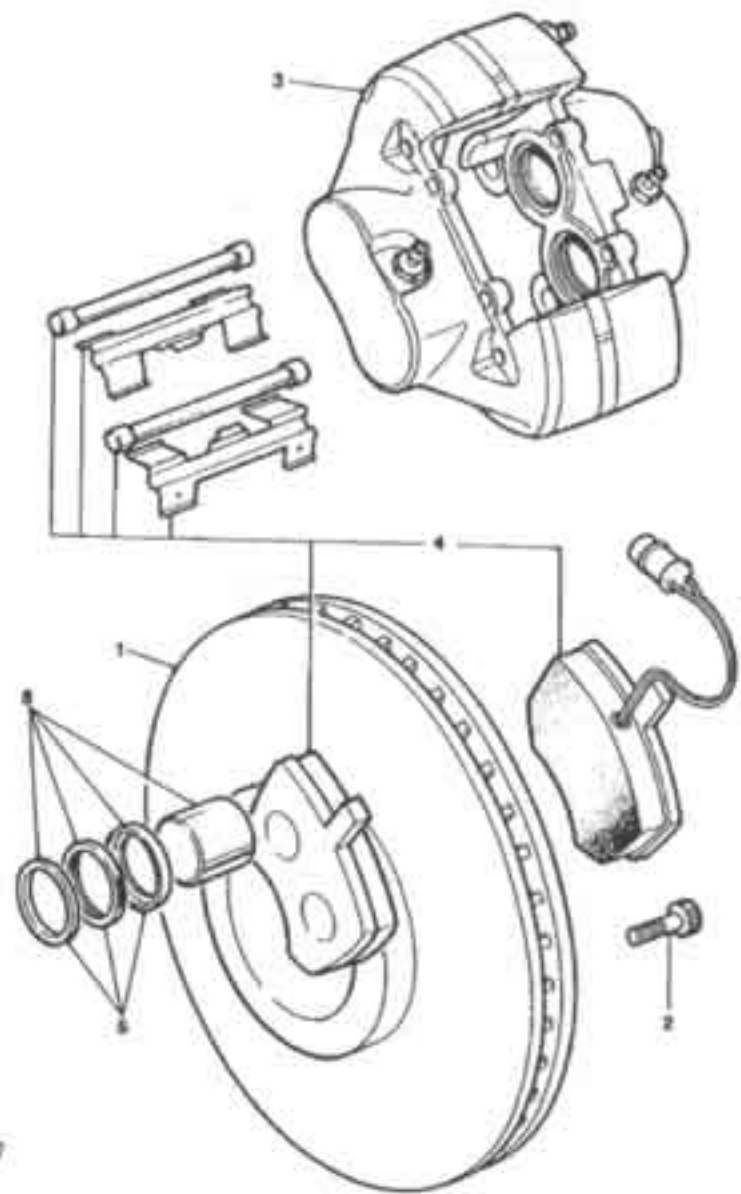

London Taxis International Taxi TX1 Range

I02
Fiche 1

Brakes & Brake Controls
Front Brakes
Front Brake

Illus Part Number

- 1 602550
- 2 602519
- 3 604978
- 3 604977
- 4 801992
- 5 801685
- 5 801298
- 6 801993
- 602554

Description

- Disc-vented brake-front..... 2
- Screw-disc to hub-M10..... 12
- Caliper assembly-front brake-RH..... 1
- Caliper assembly-front brake-LH..... 1
- Set-pad front brake system..... 1
- Disc brake silencer..... 1
- Kit-caliper repair front..... 2
- Kit-brake caliper piston seal..... 2
- Bolt-caliper fixing-M12 x 35..... 4

Quantity

Change Point

Remarks