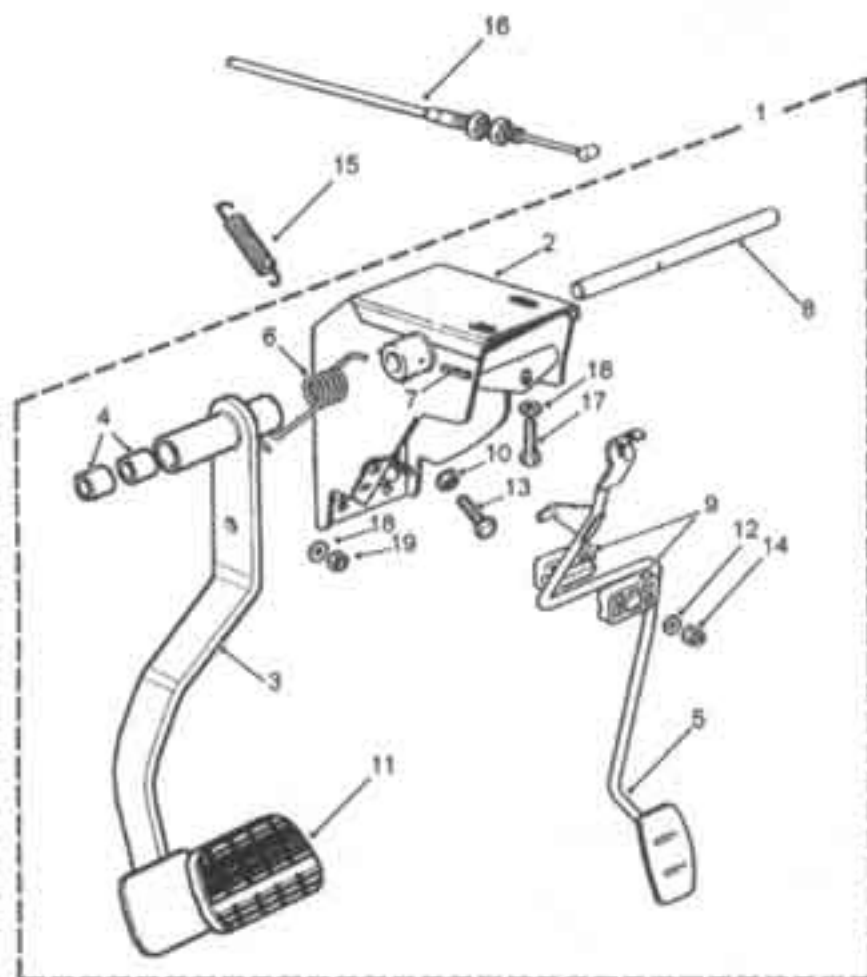

London Taxis International Taxi TX1 Range

I04
Fiche 1

Brakes & Brake Controls Brake Controls Pedalbox Assembly Automatic

Illus	Part Number	Description	Quantity	Change Point	Remarks
1	608340	PEDAL & BRACKET ASSEMBLY.....	1		
		BRAKE/ACCELERATOR-AUTOMATIC-RHD.....			
1	609410	PEDAL & BRACKET ASSEMBLY.....	1		
		BRAKE/ACCELERATOR-AUTOMATIC-LHD.....			
2	606446	• Box pedal welded.....	1		
3	608341	• PEDAL ASSEMBLY-BRAKE-AUTOMATIC-RHD.....	1		Part of 608340.
4	JHM42	• • Bush.....	2		
5	606450	• Pedal assembly accelerator-RHD.....	1		Part of 608340.
6	602662	• Spring-return brake.....	1		
7	602639	• Pin-spring.....	1		
8	602597	• Shaft-pivot pedal.....	1		
9	602637	• Bracket-fulcrum accelerator.....	1		
10	NT6	• Nut-M6.....	1		
11	608339	• Pad-lever-pedal.....	1		
12	WPN6H	• Washer-plain-M6.....	2		Part of 608340.
13	S630HEX	• Setscrew-M6 x 30.....	1		
14	NL6	• Nut-hexagonal-nyloc-M6.....	2		Part of 608340.
3	609419	• PEDAL ASSEMBLY-BRAKE-AUTOMATIC-LHD.....	1		Part of 609410.
4	JHM42	• • Bush.....	1		
5	609417	• Pedal assembly accelerator-LHD.....	1		Part of 609410.
12	WPN6H	• Washer-plain-M6.....	1		Part of 609410.
14	NL6	• Nut-hexagonal-nyloc-M6.....	1		Part of 609410.
15	602664	Spring-return-tension accelerator.....	1		
16	607719	Cable assembly accelerator-RHD.....	1		
16	609544	Cable assembly accelerator-LHD.....	1		
17	S820HEX	Setscrew-M8 x 20.....	2		
18	WPN8H	Washer-plain-M8.....	4		
19	NL8	Nut-hexagonal-nyloc-M8.....	2